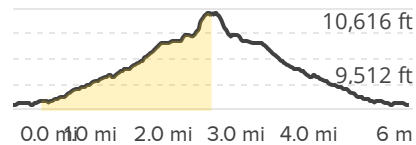

8.4°E

0.2 0 0 0 0 0.2 0.4 MI 0.6

200 0 0 200 400 600 800 M 1000

Scale 1: 35874 Datum WGS84

Gain: **974.41 ft** Loss: **1000.66 ft**

Rabbit Ears Peak Trail
 Walden, CO